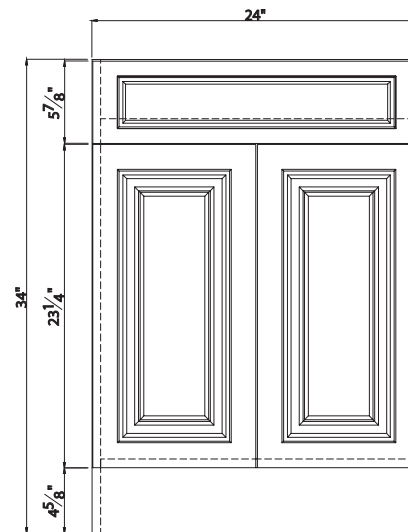

SHEFFIELD COLLECTION

24"

SKU # 605-9545
24"W X 34"H X 21-3/4"D

Product Specifications:

- 2 doors
- Cloud gray finish
- Transitional - style doors
- Particle board laminated construction and painted MDF doors
- Soft-close doors for smooth and quiet use
- Hardware, vanity top and faucet not included
- Recessed toe-kick

24" Sheffield Vanity Base

Replacement parts:

1. DOOR - R26119
2. TOE KICK - R49129
3. NON-FUNCTIONAL DRAWER FRONT - R26120
4. HINGE (OVERLAY) - R31395
5. HINGE FIXING PLATE - R31447
6. FEMALE ASSEMBLY BRACKET - R37615
7. MALE ASSEMBLY BRACKET - R37614