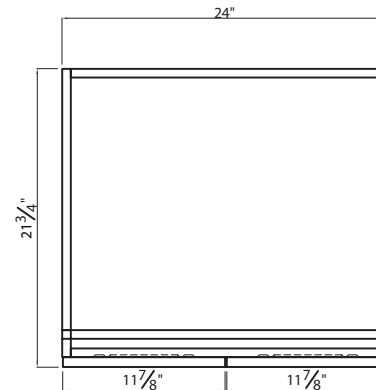

SHEFFIELD COLLECTION

24"

SKU # 605-9545
24"W X 34"H X 21-3/4"D

Product Specifications:

- 2 doors
- Cloud gray finish
- Transitional - style doors
- Particle board laminated construction and painted MDF doors
- Soft-close doors for smooth and quiet use
- Hardware, vanity top and faucet not included
- Recessed toe-kick

24" Sheffield Vanity Base

Replacement parts:

1. DOOR - R26119
2. TOE KICK - R49129
3. NON-FUNCTIONAL DRAWER FRONT - R26120
4. HINGE (OVERLAY) - R31395
5. HINGE FIXING PLATE - R31447
6. FEMALE ASSEMBLY BRACKET - R37615
7. MALE ASSEMBLY BRACKET - R37614